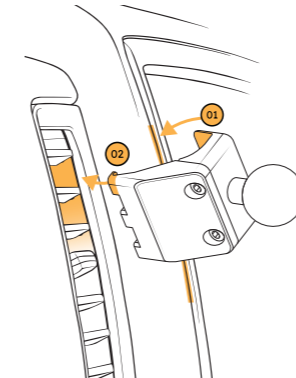

### COMPONENTS

Mounting Base

L-key

01

Using the L-key provided, slightly loosen the screws to ensure the outer plate moves.

Do not fully remove the screws - keep about one thread engaged.

>6mm (1/4") GAP

02

Align mounting base clearance gaps with second or lower air vent louvers.

Slide mounting base inner plate lip (01) fully into the seam between the dash and screen bezel.

Hook the tabs of outer plate (02) behind air vent bezel trim.