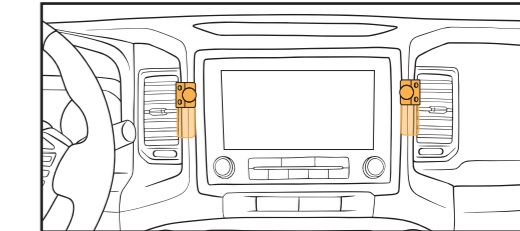

POSITIONING

Fits in any position along the straight portion of the air vent bezel as shown.