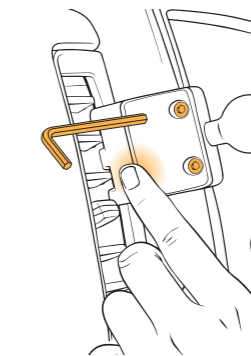

### COMPONENTS

Mounting Base

L-key

01

Using the L-key provided, slightly loosen the screws to ensure the outer plate moves.

Do not fully remove the screws - keep about one thread engaged.

>6mm (1/4") GAP

02

Align mounting base clearance gaps with second or lower air vent louvers.

Slide mounting base inner plate lip (01) fully into the seam between the dash and screen bezel.

Hook the tabs of outer plate (02) behind air vent bezel trim.

03

Hold the mounting base in position firmly keeping tabs hooked on the bezel.

Alternate tightening both screws until snug

**Note: Mounting base limits air vent angle but does not block air flow.**