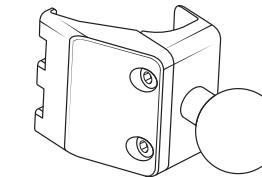

OFFROAM

Mounting Base Installation Instructions

Nissan Frontier 2022-2024