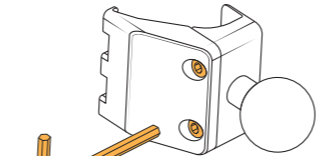

### COMPONENTS

Mounting Base

L-key

01

Using the L-key provided, slightly loosen the screws to ensure the outer plate moves.

Do not fully remove the screws - keep about one thread engaged.

>6mm (1/4") GAP

02

Align mounting base clearance gaps with second or lower air vent louvers.

Slide mounting base inner plate lip (01) fully into the seam between the dash and screen bezel.

Hook the tabs of outer plate (02) behind air vent bezel trim.