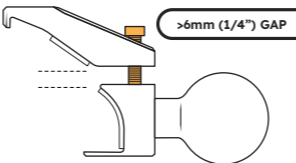

### COMPONENTS

Mounting Base

L-key

01

Using the L-key provided, slightly loosen the screws to ensure the outer plate moves.

Do not fully remove the screws - keep about one thread engaged.

>6mm (1/4") GAP

02

Align mounting base clearance gaps with second or lower air vent louvers.

Slide mounting base inner plate lip (01) fully into the seam between the dash and screen bezel.

Hook the tabs of outer plate (02) behind air vent bezel trim.