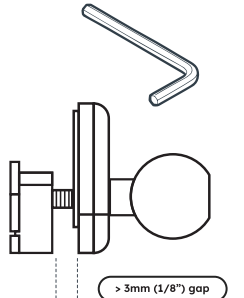

COMPONENTS

Clamp

L-key

01

Using the L-key provided, loosen the clamping screw to create at least 3mm (1/8") gap between the front & the backing plates of the clamp.

Keep screw threaded into the backing plate.

Keep screw threaded into the backing plate.

02

Open the vehicle air vent louver to full air flow position.

Place the clamp through the upper outer corner between louvers and bezel.

03

Hold the clamp in place against the air vent. Ensure front plate fully wraps around the bezel.

Tighten screw until clamp has a snug fit around the bezel.

Fitment Note

Only fits OEM center air vents and only the upper outer corners (as shown below).

OFFROAM[™]
offroam.com

**Clamp
Installation Instructions**