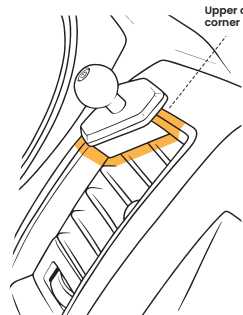

COMPONENTS

Clamp

L-key

01

Using the L-key provided, loosen the clamping screw to create at least 3mm (1/8") gap between the front & the backing plates of the clamp.

Keep screw threaded into the backing plate.

Keep screw threaded into the backing plate.

02

Open the vehicle air vent louver to full air flow position.

Place the clamp through the upper outer corner between louvers and bezel.

03

Hold the clamp in place against the air vent. Ensure front plate fully wraps around the bezel.