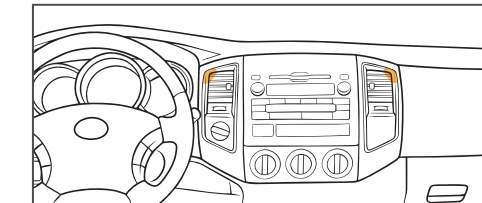

COMPONENTS

Clamp

L-key

01

Using the L-key provided, loosen the clamping screw to create at least 3mm (1/8") gap between the front & the backing plates of the clamp.

Keep screw threaded into the backing plate.

Keep screw threaded into the backing plate.

02

Open the vehicle air vent louver to full air flow position.

Place the clamp through the upper outer corner between louvers and bezel.

03

Hold the clamp in place against the air vent. Ensure front plate fully wraps around the bezel.

Tighten screw until clamp has a snug fit around the bezel.

Fitment Note

Only fits OEM center air vents and only the upper outer corners (as shown below).

OFFROAM[™]
offroam.com

**Clamp
Installation Instructions**