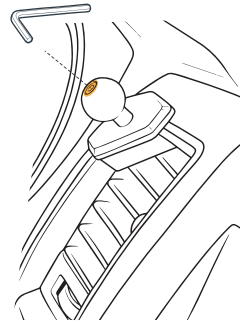

COMPONENTS

Clamp

L-key

01

Using the L-key provided, loosen the clamping screw to create at least 3mm (1/8") gap between the front & the backing plates of the clamp.

Keep screw threaded into the backing plate.

Keep screw threaded into the backing plate.

02

Open the vehicle air vent louver to full air flow position.

Place the clamp through the upper outer corner between louvers and bezel.

03

Hold the clamp in place against the air vent. Ensure front plate fully wraps around the bezel.

Tighten screw until clamp has a snug fit around the bezel.

Fitment Note

Only fits OEM center air vents and only the upper outer corners (as shown below).

OFFROAM[™]
offroam.com

**Clamp
Installation Instructions**